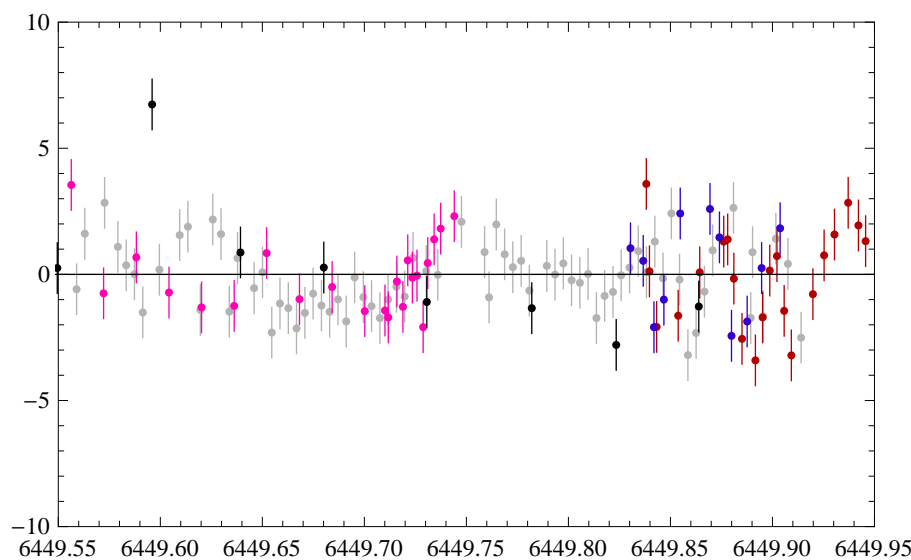

$u_0=0.00368306\pm 0.00106496$ $t_E=14.0222\pm 3.95124$ $t_0=6449.75\pm 0.000994274$ $\chi^2 = 2318.44$ 

Telescope

BaseLine

FB/FS

CTIO 1.3m

 18.6691 ± 0.014599 1.16774 ± 0.0312509

CTIO 1.3m

 18.8778 ± 0.0105159 1.35462 ± 0.02852