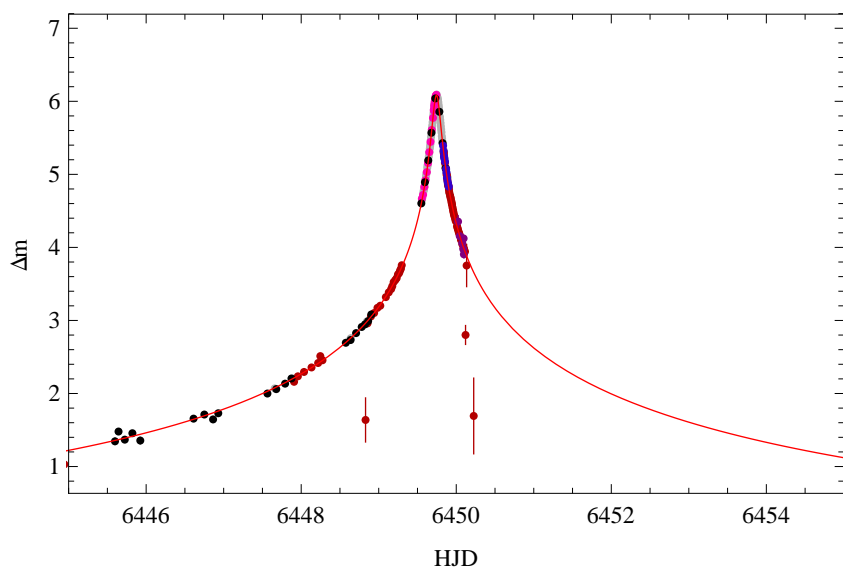

$u_0=0.00368306\pm 0.00106496$ $t_E=14.0222\pm 3.95124$ $t_0=6449.75\pm 0.000994274$ $\chi^2 = 2318.44$ 

Telescope

BaseLine

FB/FS

CTIO 1.3m

 18.6691 ± 0.014599 1.16774 ± 0.0312509

CTIO 1.3m

 18.8778 ± 0.0105159 1.35462 ± 0.02852