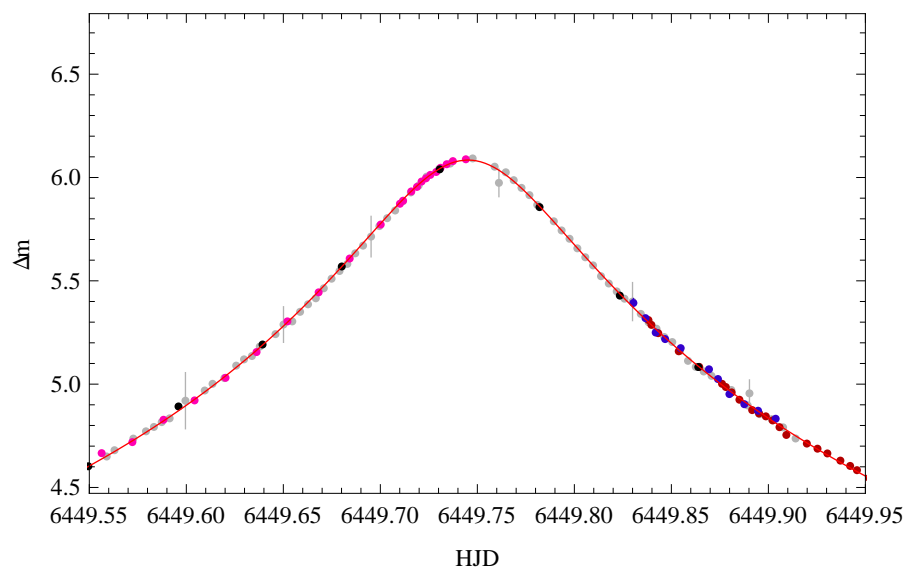

$u_0=0.00368306\pm 0.00106496$ $t_E=14.0222\pm 3.95124$ $t_0=6449.75\pm 0.000994274$ $\chi^2 = 2318.44$ 

Telescope

BaseLine

FB/FS

CTIO 1.3m

 18.6691 ± 0.014599 1.16774 ± 0.0312509

CTIO 1.3m

 18.8778 ± 0.0105159 1.35462 ± 0.02852